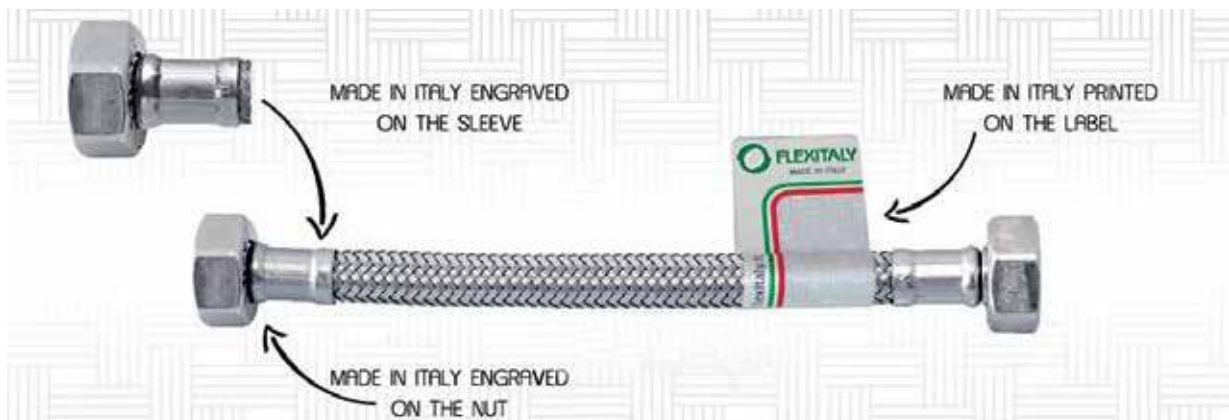

S.T.S.R. was founded in 1985 as the Development and Research Technical Department of the Masco Multinational company, producing several patents related both to cartridges and electronic products over the years.

Inside there is cutting-edge machinery covering the production cycle from the molding of special plastics up to the assembly and testing of latest generation automatic machines.

Furthermore in S.T.S.R. there is a well-equipped analysis laboratory that daily performs various tests on its models to maintain control over the performance of its products.

S.T.S.R. products also have various certifications.

It is important for us to equip our mixers with a high quality cartridge; our customers can thus appreciate a purchase that guarantees long-term reliability and avoids the protracted complaints if the mixer is equipped with poor quality cartridges and sometimes with measures not easily available on the market, becoming a damage of image as well as of substance.

This added value gives to REMER articles superior characteristics as a confirmation of quality and of our made in ITALY.

ONLY MADE IN ITALY FLEXIBLE HOSES OF HIGH QUALITY MADE BY AUTOMATIC MACHINERIES FOR A PERFECT PRODUCT