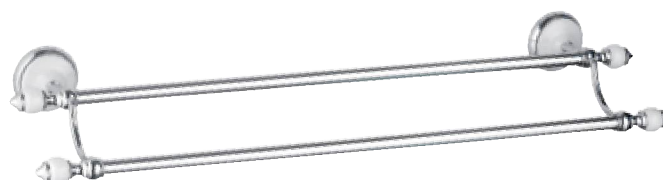

EP 50 € 13,20
Cp brass hook.

EP 44 € 16,20
Cp brass towel ring.

EP 60 € 18,70
Cp brass toilet paper holder.

EP 62 € 22,00
Cp brass spare toilet paper holder.

EP 66 € 34,00
Ceramic broom rack holder with cp brass support.

BATH ACCESSORIES

EP 20 € 34,60
Glass shelf with cp brass support, dimensions 12x52,5 cm.

EP 40 € 29,20
Cp brass towel holder, length 40 cm.

EP 30 € 30,90
Cp brass towel holder, length 60 cm.

EP 33 € 45,80
Cp brass double towel holder, length 60 cm.

EP SET 8P € 151,20
Set SQ serie composed of 8 accessories:
- 2 soap dish holders
- 1 cup holder
- 1 towel holder cm 60
- 1 towel holder cm 40
1 towel ring
1 hook
1 toilet paper roll holder

LOUNGE

FLAT

DELICATA