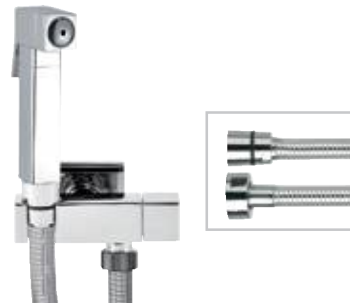

RB 120 S02 € 80,20
Set composed of: hydro brush handshower, PVC in chrome flat conical flexible hose cm 120, "SQ" angle valve with ceramic eadwork and "Lux" c.p. brass shower holder.