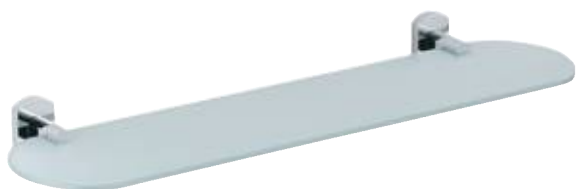

FR 10 € 31,50
Ceramic soap dish holder with cp brass support.

FR 11 € 40,00
Cp brass soap holder.

FR 50 € 22,70
Cp brass hook.

FR 44 € 29,00
Cp brass towel ring.

FR 60 € 28,60
Cp brass toilet paper holder.

FR 62 € 34,20
Cp brass spare toilet paper holder.

FR 66 € 42,00
Ceramic broom rack holder with cp brass support.

BATH ACCESSORIES

FR 20 € 38,70
Glass shelf with cp brass support, dimensions 12x52,5 cm.

FR 40 € 45,40
Cp brass towel holder, length cm 40.