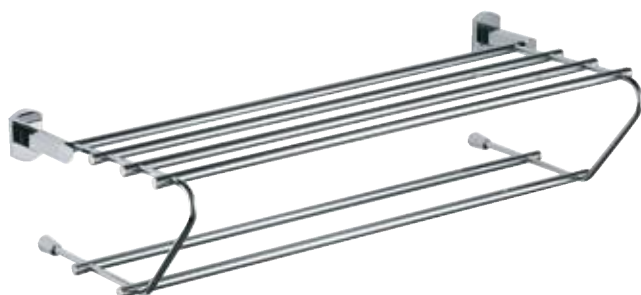

FR 62 € 34,20
Cp brass spare toilet paper holder.

FR 66 € 42,00
Ceramic broom rack holder with cp brass support.

BATH ACCESSORIES

FR 20 € 38,70
Glass shelf with cp brass support, dimensions 12x52,5 cm.

FR 40 € 45,40
Cp brass towel holder, length cm 40.

FR 30 € 48,60
Cp brass towel holder, length cm 60.

FR 33 € 66,10
Cp brass double towel holder, length cm 60.

FR 70 € 163,30
Cp brass multiple bar towel holder, length cm 60.

FR SET 8P € 248,30
Set SQ serie composed of 8 accessories:
- 2 soap dish holders
- 1 cup holder
- 1 towel holder cm 60
- 1 towel holder cm 40
1 towel ring
1 hook
1 toilet paper roll holder