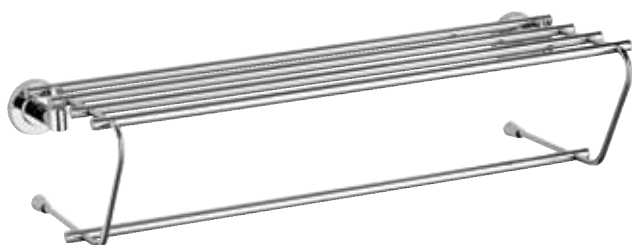

AR 66 €36,50
Ceramic broom rack holder with cp brass support.

BATH ACCESSORIES

AR 20 € 57,70
Glass shelf with cp brass support, dimensions 17x60 cm.

AR 40 € 39,50
Cp brass towel holder, length cm 40.

AR 30 € 47,50
Cp brass towel holder, length cm 60.

AR 33 € 62,50
Cp brass double towel holder, length cm 60.

AR 70 € 112,20
Cp brass multiple bar towel holder, length cm 60.

AR SET 8P € 238,00
Set SQ serie composed of 8 accessories:
- 2 soap dish holders
- 1 cup holder
- 1 towel holder cm 60
- 1 towel holder cm 40
1 towel ring
1 hook
1 toilet paper roll holder