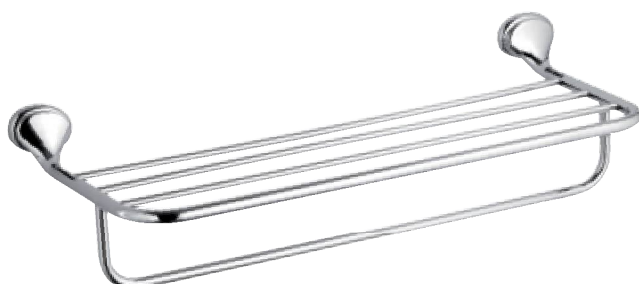

NV 66 CR € 30,40 VR-NP-VO € 48,70
Ceramic broom rack holder with cp brass support.

BATH ACCESSORIES

NV 20 CR €37,40 VR-NP-VO €59,90
Glass shelf with cp brass support, dimensions 10x50 cm.

NV 40 CR €36,30 VR-NP-VO €58,10
Cp brass towel holder, length cm 40.

NV 30 CR €38,20 VR-NP-VO €61,20
Cp brass towel holder, length cm 60.

NV 33 CR €54,60 VR-NP-VO €87,40
Cp brass double towel holder, length cm 60.

NV 70 CR €117,30 VR-NP-VO €187,70
Cp brass multiple bar towel holder, length cm 60.